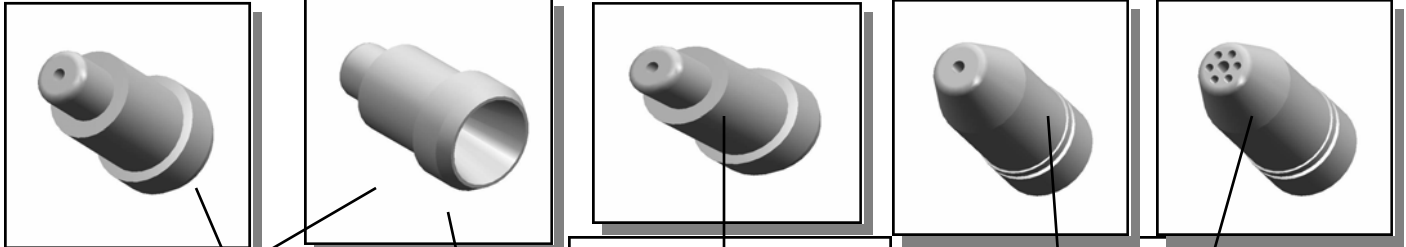

Toll Free: 866-855-4899 Fax: 828-697-2510 www.robolase.com

Cincinnati[®] OEM Quality LASER Parts and Optics

Standard (Contact Head)

907469 1.0mm
907470 1.5mm
920002 2.0mm
907470 Shower
\$5.25 each

Elongated (Contact Head)

908090 1.5mm
908090 Shower

Nozzle (Non-Contact Head)

909660 1.0mm
909660 1.5mm
910315 2.0mm

Shower Nozzles:

923013 1.0mm
923014 1.5mm
910315S2.0mm

909654, 922686
Tip Transformer Cable
4.5"

\$60.00

Other Cincinnati Parts available: